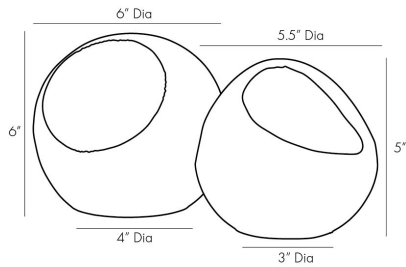

ARTERIOS

IDA SCULPTURES, SET OF 2

4852

Antique Brass and Vintage Bronze
Contract Suitable As Is

Its artistic representation is to be discovered by the beholder. Intriguing as an accent piece for a tabletop or shelf, or utilized as bookends, the Ida Sculptures feature circular antique brass and bronze aluminum casts with concave centers that draw the eye. Finish will vary.

APPEARANCE

Material	Aluminum
Material Type	Embossed
Finish	Antique Brass, Bronze
Finish Will Vary	true
Top Coat/Sealant	true

DIMENSIONS

Foot Print Large	Dia: 4.00 IN
Foot Print Small	Dia: 3.00 IN

SHIPPING

Product Weight	8.33 LBS
Gross Weight 1	13.23 LBS
Shipping Box 1	H: 12 IN, L: 12 IN, W: 6.5 IN

CONTRACT

Contract Suitable	true
-------------------	------