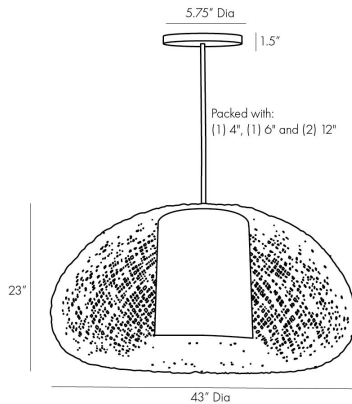

ARTERIO RS

INGRID PENDANT

45628
H: 31 IN, Dia: 43.00 IN
Natural Rattan, White Linen
Contract Suitable As Is

Relish in the craftsmanship of rattan with this wildly organic pendant. Thick strips of natural rattan are woven in a manner that the bottom rounds inward, creating a visual that the outer shade is being lifted into itself. An inner white linen shade rests inside, helping to diffuse the light and offer a soft glow to its surroundings. Though large in scale, this piece showcases a low profile which makes it an ideal statement piece

APPEARANCE

Material	Linen, Rattan, Steel
Finish	Antique Brass, Natural, White
Finish Will Vary	true
Top Coat/Sealant	false

DIMENSIONS

Pendant	H: 23 IN, Dia: 43.00 IN
Minimum Hanging Height	31 IN
Maximum Hanging Height	65 IN
Canopy	H: 1.5 IN, Dia: 5.75 IN

WIRING

Rating	Damp
Cord	10 FT, Clear/Silver, SVT
Socket	1, Type A - E26
Maximum Watt	60
Voltage	110-120 V

CERTIFICATIONS

Cerifications	Mexico Australia, EU, United Kingdom, Middle East, United States, Canada
---------------	---

COMPLIANCY

UL/ETL	Yes
CB	Yes
RoHS	true

SHIPPING

Product Weight	35 LBS
Gross Weight 1	31 LBS
Gross Weight 2	12 LBS
Shipping Box 1	H: 44 IN, L: 44 IN, W: 26 IN
Shipping Box 2	H: 5 IN, L: 5 IN, W: 12 IN

REPLACEMENT PARTS