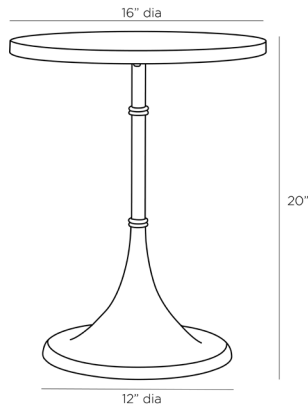

ARTERIOS

IRVING ACCENT TABLE

4648

H: 20 IN, Dia: 16.00 IN

Vintage Brass

Contract Recommendations: Natural stone requires periodic sealing

Refined simplicity describes the design of the Irving. A solid marble top sits on a sleek and slender frame, which seamlessly flows into a trumpeted base and is accented with circular details. The vintage brass finish gives a more distinguished look to the base delivering a complementary contrast to the white marble top. Marble will vary.

APPEARANCE

Material	Brass, Marble
Finish	Vintage Brass, White
Finish Will Vary	true
Top Coat/Sealant	true

DIMENSIONS

Foot Print	Dia: 12.00 IN
Table Top	Dia: 16.00 IN

SHIPPING

Product Weight	29 LBS
Gross Weight 1	35.27 LBS
Shipping Box 1	H: 22 IN, L: 20.5 IN, W: 24 IN