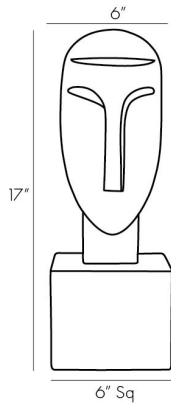

## ISA SCULPTURE

9243  
H: 17 IN, W: 6 IN, D: 6 IN  
Charcoal  
Contract Suitable As Is

Monumental in its own right, this sculpture showcases a silhouette inspired by the statues of Easter Island. Charcoal lava stone has been formed to shape the beautiful, porous bust. A solid white marble base elevates the piece to museum status. It's a work of art in any setting. Finish will vary.

### DIMENSIONS

Base	H: 5 IN, W: 6 IN, D: 6 IN
Foot Print	W: 6 IN, D: 6 IN

### SHIPPING

Product Weight	28.66 LBS
Gross Weight 1	30.86 LBS
Shipping Box 1	H: 10.25 IN, L: 10.25 IN, W: 21 IN