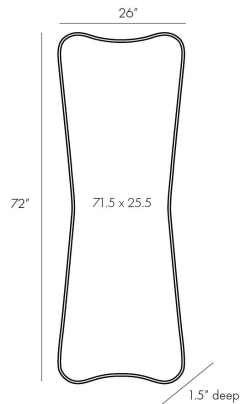

# ARTERIO RS

## ISABELLA MIRROR

4911

H: 72 IN, W: 26 IN, D: 1.5 IN

Antique Brass

Contract Suitable As Is

The slightly sinuous silhouette of this mirror delivers upscale appeal to a space. A sleek and slender antique brass frame contours along the bow-tie-shaped beveled glass, creating interest with its contemporary profile. For a subtler look, consider using the Isabella as a floor mirror by leaning it against the wall. Features a security cleat for hanging.

### DIMENSIONS

Mirror Size	1 IN
	H: 71 IN, W: 25 IN

### SHIPPING

Shipping Requirements	TruckShip
Product Weight	60.63 LBS
Gross Weight 1	97 LBS
Shipping Box 1	H: 78 IN, L: 32 IN, W: 8 IN