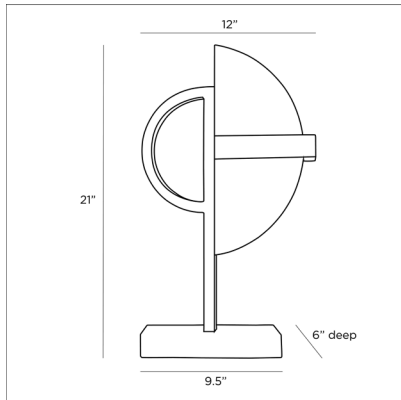

ARTERIOS

JACINTO SCULPTURE

9126

H: 21 IN, W: 12 IN, D: 6 IN

White

Contract Suitable As Is

Inspired by the Art Deco era of the early 20th century, this geometric work of art provides a dynamic focal point. Thoughtfully composed of white alabaster and steel in both antiqued brass and bronze finishes. Full of style on its own, it pairs beautifully with the Kasen Sculpture. Alabaster will vary.

APPEARANCE

Material	Alabaster, Steel
Finish	Antique Brass, Bronze, White
Finish Will Vary	true
Top Coat/Sealant	false

DIMENSIONS

Foot Print	W: 9.5 IN, D: 6 IN
------------	--------------------

SHIPPING

Product Weight	14.5 LBS
Gross Weight 1	16 LBS
Shipping Box 1	H: 15 IN, L: 9 IN, W: 24 IN