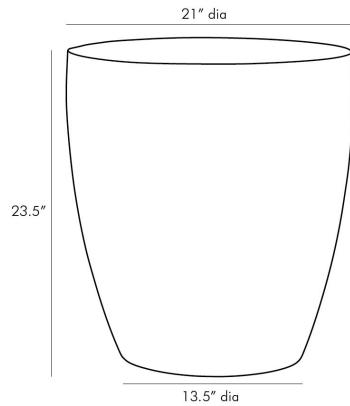

## JACOB SIDE TABLE

4736

H: 23.5 IN, Dia: 21.00 IN

Washed Tobacco

Contract Recommendations: Adding a lacquer coating provides additional protection.

This side table meets the expectations of its arboreal companions on a smaller scale. Narrow wood slats wrap upwards from the sides of this planked drum-style table. The natural grain of the solid wood top are highlighted by the washed tobacco finish. A ravishingly rustic complement to a variety of decor styles. finish will vary.

### DIMENSIONS

Foot Print	Dia: 13.50 IN
------------	---------------