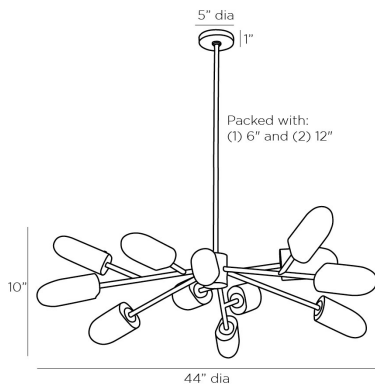

## JAVIER CHANDELIER

89067  
H: 17 IN, Dia: 44.00 IN  
Antique Brass, Champagne Crystal  
Contract Suitable As Is

Modern and visually dynamic, the Javier Chandelier is the focus of any room. An antique brass iron frame holds multiple arms that extend out asymmetrically, showcasing bullet-shaped champagne crystal shades. The robust shades feature a thick layer of reflective crystal around the bulb that adds depth to the fixture. Finish will vary. Additional pipe available (PIPE-457). Damp-rated, although limited covered outdoor areas

### DIMENSIONS

Chandelier	H: 10 IN, Dia: 44.00 IN
Minimum Hanging Height	17 IN
Maximum Hanging Height	41 IN
Canopy	H: 1 IN, Dia: 5.00 IN

### WIRING

Rating	Damp
Cert Note	Cannot be rewired for INTL use.
Cord	7 FT, Clear/Silver, SVT
Socket	12, Type B - E12
Maximum Watt	8
Voltage	110-120 V