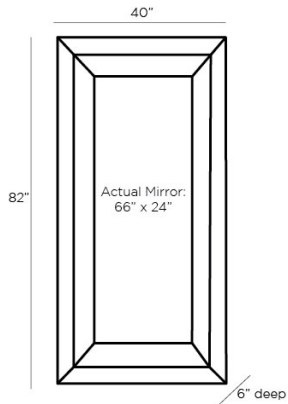

ARTERIO RS

JENISON FLOOR MIRROR

WM115
H: 82 IN, W: 40 IN, D: 6 IN
Blonde
Contract Suitable As Is

Crafted in wire-brushed blonde oak and designed with deep, thick chamfering, the architectural Jenison floor mirror features as a commanding presence in any space. The angular mirror can also be hung vertically or horizontally and is fitted with a security cleat. Wood will vary.

APPEARANCE

Material	Mirror, Oak Wood
Material Type	Wire Brushed
Finish	Plain
Finish Will Vary	true
Top Coat/Sealant	false

DIMENSIONS

Mirror Size	H: 66 IN, W: 24 IN
-------------	--------------------

SHIPPING

Shipping Requirements	TruckShip
Product Weight	127 LBS
Gross Weight 1	132 LBS
Shipping Box 1	H: 43 IN, L: 8 IN, W: 85 IN

ADDITIONAL INFO

Hanger Position	Vertical & Horizontal
Hanger Type	Security Cleat
Hanger Size	30", 56"