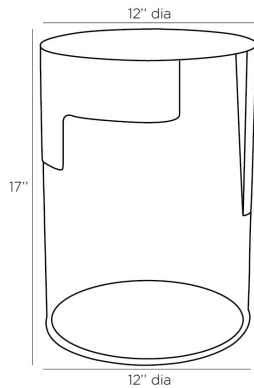

## JESSE ACCENT TABLE

2103

H: 17 IN, Dia: 12.00 IN

Smoke

Contract Recommendations: Adding a lacquer coating provides additional pro-

A rich mix of materials yield this unique and modern accent table. Smoke glass is topped with a vintage brass metal cuff, artistically angled to showcase each material and to deliver a geometric dynamic to the cylindrical shape. The open bottom provides a certain airy quality to this translucent accent piece and is fitted with a rubber seal to prevent scuff marks on the floor.

### DIMENSIONS

Foot Print	Dia: 12.00 IN
------------	---------------

### SHIPPING

Product Weight	13 LBS
Gross Weight 1	15.32 LBS
Shipping Box 1	H: 14.5 IN, L: 14.5 IN, W: 20 IN