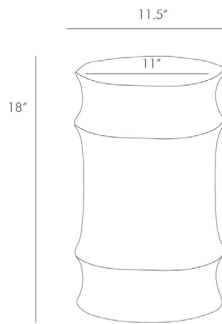

ARTERIOS

JESUP ACCENT TABLE

6310

H: 18 IN, Dia: 11.50 IN

Limed Wash

Contract Recommendations: Adding a lacquer coating provides additional pro-

This solid wood carved stool with limed wash finish also makes a great drink table. Try three in front of a chaise. Expect to see cracks...that is all part of the natural beauty.

APPEARANCE

Material	Wood
Material Type	Mango Wood
Top Coat/Sealant	false

DIMENSIONS

Foot Print	Dia: 11.00 IN
------------	---------------

SHIPPING

Product Weight	34 LBS
Gross Weight 1	35 LBS
Shipping Box 1	H: 23 IN, L: 15 IN, W: 15 IN