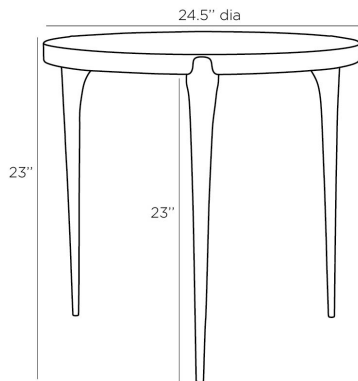

ARTERIOS

JUNE SIDE TABLE

2029

H: 23 IN, Dia: 24.50 IN

Dark Antique Brass

Contract Suitable As Is

A traditional silhouette with incredible detailing, the June Side Table provides an elegant statement. Panels of natural vellum create a pie-shaped design on top in a warm beige tone, which is offset by a trio of tapered dark antique brass legs for an elevated look. Vellum will vary.

APPEARANCE

Material	Brass, Vellum
Finish	Dark Antique Brass, Natural
Finish Will Vary	true
Top Coat/Sealant	true

DIMENSIONS

Foot Print	Dia: 24.50 IN
Leg Height	23 IN
Table Top	Dia: 23.00 IN

SHIPPING

Product Weight	22 LBS
Gross Weight 1	25 LBS
Shipping Box 1	H: 28.35 IN, L: 28.35 IN, W: 29.15 IN