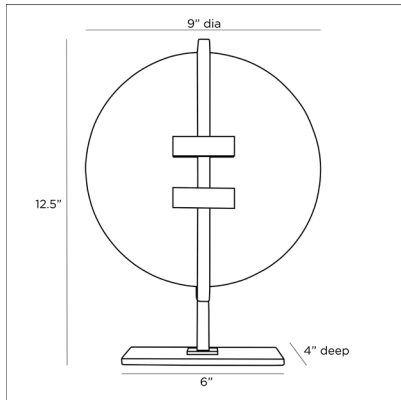

## KASEN SCULPTURE

9127  
H: 12.5 IN, W: 9 IN, D: 4 IN  
White  
Contract Suitable As Is

Drawing from the Art Deco period of the early 20th century, this sculptural piece makes a dramatic statement on a tabletop or console with its blend of rounded and linear forms. It is made from a combination of white alabaster and steel in both antiqued brass and bronze finishes. Full of style on its own, it pairs beautifully with the Jacinto Sculpture. Alabaster will vary.

### DIMENSIONS

Foot Print	W: 6 IN, D: 4 IN
------------	------------------

### SHIPPING

Product Weight	7.5 LBS
Gross Weight 1	8.82 LBS
Shipping Box 1	H: 11.75 IN, L: 6.75 IN, W: 15 IN