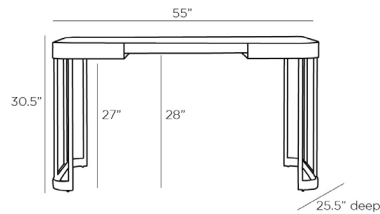

ARTERIOS

KAZE DESK

5128

H: 30.5 IN, W: 55 IN, D: 25.5 IN

Bronze

Contract Suitable As Is

A unique blend of sleek design and masterful craftsmanship, the Kaze Desk finds a monochromatic balance with beautifully textured materials. Inset woven black rattan displays an intricate pattern, overlaid with a clear tempered glass top to provide a smooth writing surface. Black oak veneer details cuff the edges before transitioning to a bronze iron base. Its slender profile is ideal for small spaces. Wood will vary.

APPEARANCE

Material	Glass, Iron, Oak, Rattan
Material Type	Veneer
Finish	Black, Bronze, Clear, Ebony
Finish Will Vary	true
Top Coat/Sealant	true

DIMENSIONS

Foot Print	W: 55 IN, D: 25.5 IN
Leg Height	27 IN

SHIPPING

Shipping Requirements	TruckShip
Product Weight	128 LBS
Gross Weight 1	140 LBS
Shipping Box 1	H: 32 IN, L: 57 IN, W: 27 IN

CONTRACT

Contract Suitable	true
-------------------	------