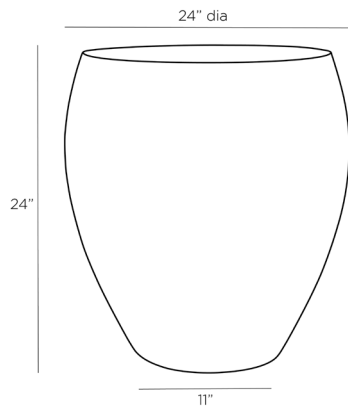

ARTERIOS

KENMORE SIDE TABLE

5117
H: 24 IN, Dia: 24.00 IN
Mojave
Contract Suitable As Is

Though it appears to be made from solid marble, this table is much lighter in weight thanks to its concrete construction. The Kenmore Side Table presents a marble-like façade in a Mojave finish. A uniquely curvy silhouette amps up the classic drum shape. Finish will vary.

APPEARANCE

Material	Concrete
Finish	Mojave Faux Marble
Finish Will Vary	true
Top Coat/Sealant	false

DIMENSIONS

Foot Print	Dia: 11.00 IN
Table Top	Dia: 20.00 IN

SHIPPING

Product Weight	69.45 LBS
Gross Weight 1	81.57 LBS
Shipping Box 1	H: 27.5 IN, L: 27.5 IN, W: 28.35 IN