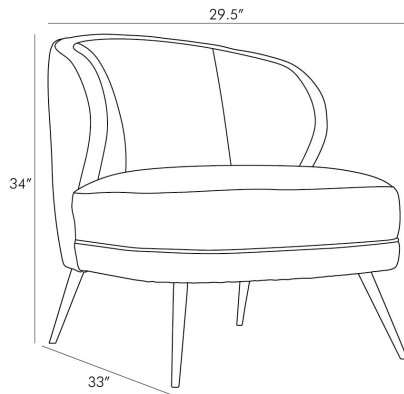

ARTERIOS

KITTS CHAIR MINERAL GREY LEATHER

8148
H: 34 IN, W: 29.5 IN, D: 33 IN
Mineral Leather
Contract Suitable As Is

Occasional chairs are known for their sense of casual luxury. The Kitts Chair is no exception built plush and sturdy for whatever your lifestyle brings. The curved back gives you ample support while the sloping arms keep you curled up inside. Upholstered in a plush Mineral Grey Leather with welting details to accentuate the curves. The base rests on tapered light bronze finished metal legs that have a hint of glisten.

APPEARANCE

Material	Aluminum, Leather
Finish	Bronze, Mineral Grey
Top Coat/Sealant	false

DIMENSIONS

Foot Print	W: 29.5 IN, D: 33 IN
Yardage To Reupholster	3
Back Leg Height	7.5 IN
Front Leg Height	8.5 IN
Seat	W: 28.5 IN, D: 22 IN
Seat Height	18 IN
Seat	W: 28.5 IN, D: 22 IN