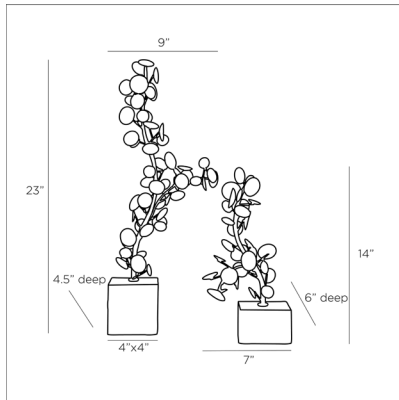

ARTERIOS

LABRYNTH SCULPTURES, SET OF 2

2033

Bronze

Contract Suitable As Is

Nature is an endless inspiration for art of all media and these sculptures are no different. Mimicking beautifully meandering garden vines, the artful iron construction is styled as an almost abstract interpretation. Each features a bronze finish to give a vintage feel and rests on a thick white marble base to add a museum-like presentation.

APPEARANCE

Material	Iron, Marble
Material Type	Polished
Finish	Bronze, White
Finish Will Vary	true
Top Coat/Sealant	true

DIMENSIONS

Foot Print	W: 4 IN, D: 4 IN
------------	------------------

SHIPPING

Product Weight	12 LBS
Gross Weight 1	19.18 LBS
Shipping Box 1	H: 14.17 IN, L: 14.17 IN, W: 24.41 IN