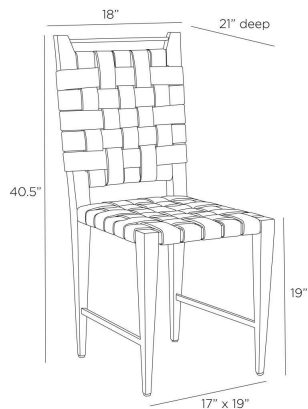

## LAKWOOD DINING CHAIR

FRI19  
H: 40.5 IN, W: 18 IN, D: 21 IN,  
Stone Leather & Suede

The Lakewood was designed to add textural impact. Both tactile and comfortable, its muscular frame of ebony beech wood is juxtaposed with the oversized woven back and seat of interwoven suede and leather in a soft stone hue. An antique brass crossbar at the top allows for easy portability about the room. Finish will vary.

### DIMENSIONS

Foot Print	W: 17 IN, D: 19 IN
Leg	H: 19.5 IN, W: 2 IN, D: 2 IN
Seat	H: 19 IN, W: 18 IN, D: 20.5 IN
Seat Back	H: 20.5 IN, W: 18 IN, D: 2.5 IN
Diagonal Dimension	46 IN
Clearance	6.5 IN

### SHIPPING

Product Weight	18 lbs
Gross Weight 1	28.89 lbs
Shipping Box 1	H: 25.6 IN, L: 21.25 IN, W: 43.3 IN