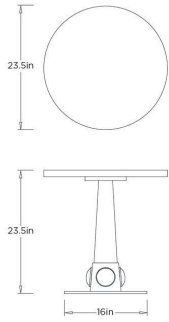

ARTERIOS

LANCELOT END TABLE

FEI33 LANCELOT END TABLE

ARTERIOS

FEI33

H: 23.5 IN, Dia: 23.50 IN

Wirebrushed Ebony

APPEARANCE

Finish Will Vary Yes
Top Coat/Sealant Yes

DIMENSIONS

Foot Print Dia: 16.00 IN
Table Top Dia: 23.50 IN
Table Top (thickness) 1 in
Diagonal Dimension 33.5 IN
Clearance 22.5 IN

SHIPPING

Shipping Requirements TruckShip
Product Weight 52.8 lbs
Gross Weight 1 50.7 lbs
Gross Weight 2 41.9 lbs
Shipping Box 1 H: 27.17 IN, L: 20.5 IN, W: 20.1 IN
Shipping Box 2 H: 9.05 IN, L: 30.31 IN, W: 31.5 IN