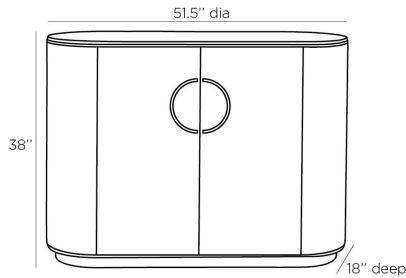

ARTERIOS

LANETTE CABINET

2024

H: 38 IN, W: 51.5 IN, D: 18 IN

Ebony

Contract Suitable As Is

This capsule-shaped storage piece features an ivory leather paneling trimmed with a prominent stitch detail bisecting the cabinet face. Two doors with curved antique brass handles unite to create a circular centerpiece. The doors open to reveal a shelf and a plush suede-lined, press-to-open drawer with soft-close glides. The top and bottom of this piece are offset with ebony oak wood for a striking contrast of tones and

APPEARANCE

Material	Brass, Leather, Wood
Material Type	Oak
Finish	Antique Brass, Ebony, Ivory
Finish Will Vary	true
Top Coat/Sealant	true

DIMENSIONS

Foot Print	W: 51.5 IN, D: 18 IN
Door	H: 35 IN, W: 16 IN
Drawer Interior	H: 3.5 IN, W: 29 IN, D: 13 IN
Shelf	W: 34 IN, D: 15 IN

SHIPPING

Shipping Requirements	TruckShip
Product Weight	186 LBS
Gross Weight 1	342.6 LBS
Shipping Box 1	H: 59 IN, L: 25 IN, W: 50 IN

CONTRACT

Contract Suitable	true
-------------------	------