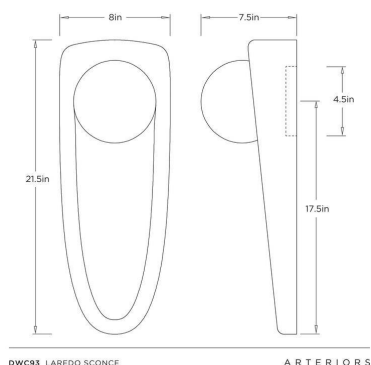

# ARTERIO RS

## LAREDO SCONCE

DWC93

H: 21.5 IN, W: 8 IN, D: 7.5 IN,  
Charcoal

### DIMENSIONS

Backplate D: 1 IN, Dia: 5.50 IN  
Mount Dia: 4.50 IN  
Center Of Mount From Btm Height 17.5 in

### SHIPPING

Product Weight 15.3 lbs  
Gross Weight 1 23.3 lbs  
Shipping Box 1 H: 28 IN, L: 18 IN, W: 14 IN