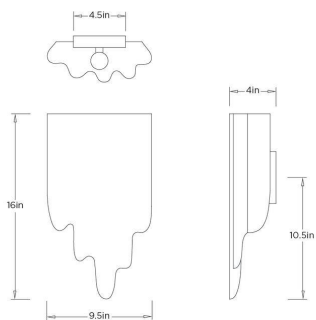

ARTERIO RS

LARISSA SCONCE

DW129 LARISSA SCONCE

ARTERIO RS

DW129

H: 16 IN, W: 9.5 IN, D: 4 IN,
White

APPEARANCE

Finish Will Vary Yes
Top Coat/Sealant No

DIMENSIONS

Backplate Dia: 4.50 IN
Mount Dia: 4.50 IN
Center Of Mount From Btm Height 10.5 in

WIRING

Rating Damp
Cord 1 FT, Clear/Silver, SVT
Socket 2, Type B - E12
Maximum Watt 25
Voltage 110-120 V

COMPLIANCY

UL/ETL Yes
RoHS No

SHIPPING

Product Weight 4 lbs
Gross Weight 1 9 lbs
Shipping Box 1 H: 18 IN, L: 6.5 IN, W: 18 IN

ADDITIONAL INFO

Features ADA

CONTRACT

Contract Suitable Yes