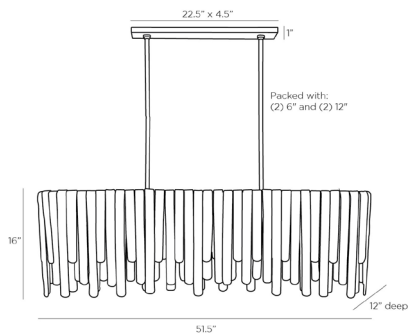

ARTERIOS

LEIGHTON CHANDELIER

89065

H: 21 IN, W: 51.5 IN, D: 12 IN
 Antique Brass, Clear Seedy
 Contract Suitable As Is

Inspired by the majestic beauty of Multnomah Falls, the Leighton provides a dramatic sense of movement through each unique cascading element. Individual panels of clear seedy glass suspend from a large oblong-shaped antique brass iron frame. The panels vary in size and are suspended at alternating heights, offering a lustrous glimmer and create a unique lightscapes. Finish will vary. Additional pipe available (PIPE-457).

APPEARANCE

Material	Glass, Iron
Material Type	Seedy
Finish	Antique Brass, Clear
Finish Will Vary	true
Top Coat/Sealant	true

DIMENSIONS

Chandelier	H: 16 IN, W: 51.5 IN, D: 12 IN
Minimum Hanging Height	21 IN
Maximum Hanging Height	35 IN
Canopy	H: 1 IN, W: 22.5 IN, D: 4.5 IN

WIRING

Rating	Damp
Cord	7 FT, Clear/Silver, SVT
Socket	7, Type A - E26
Maximum Watt	60
Voltage	110-120 V

CERTIFICATIONS

Certifications	Mexico Australia, EU, United Kingdom, Middle East, United States, Canada
----------------	---

REPLACEMENT PARTS

Replacement Part 1	PIPE-457
Replacement Part 1 Dim	(1) 6" and (1) 12"
Replacement Part 2	CANOPY-555
Replacement Part 2 Dim	1" x 22.5" x 4.5"

CONTRACT

Contract Suitable	true
-------------------	------