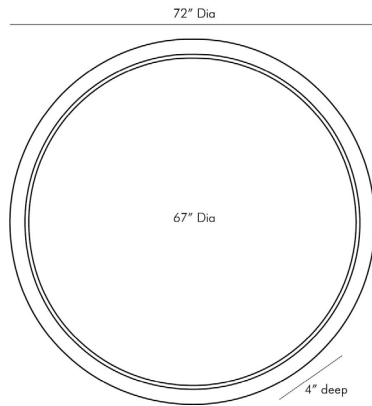

# ARTERIOS

## LESLEY LARGE MIRROR

4848  
Dia: 72.00 IN, D: 4 IN  
Whitewash  
Contract Suitable As Is

Neutral yet stoic the Lesley Mirror's large-scale whitewash mango wood frame and plain mirror bring peace of mind to a space with seamless symmetry. Features a security cleat attachment. Finish may vary.

### DIMENSIONS

Mirror Size	Dia: 67.00 IN
-------------	---------------