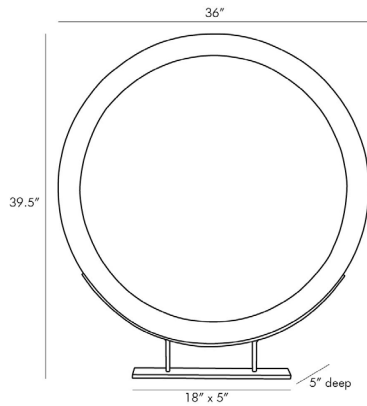

ARTERIOS

LESLEY LARGE SCULPTURE

4785

H: 39.5 IN, W: 36 IN, D: 5 IN

Light Walnut

Contract Suitable As Is

The Lesley enters the world of sculptural design. A large-scale portal-like mango wood ring in a light walnut finish is carefully pieced together by hand—accentuating the natural grain—and artfully displayed on a black iron base. A monumental piece for any style setting. Pair with the smaller version for an even more impressive visual.

APPEARANCE

Material	Iron, Mango Wood
Finish	Black
Top Coat/Sealant	false

DIMENSIONS

Foot Print	W: 18 IN, D: 5 IN
------------	-------------------

SHIPPING

Product Weight	30 LBS
Gross Weight 1	30 LBS
Shipping Box 1	H: 7.5 IN, L: 38.5 IN, W: 43 IN