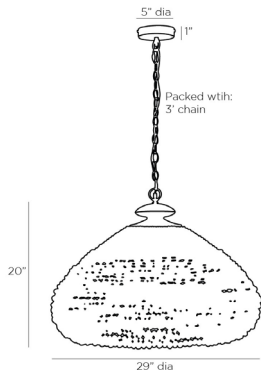

ARTERIOS

LILO CHANDELIER

85022
H: 23.5 IN, Dia: 29.00 IN
White
Contract Suitable As Is

The Lilo combines a classic shape with unique natural materials. The shallow but wide bell-shaped silhouette of the shade is constructed of varied white wooden beads neatly housing three bulbs, and suspended by an antique brass iron chain. Rustic yet modern, the unique, low-profile construction delivers tons of texture. A wide disc-shaped finial tops the shade as a matching textural accent. Finish will vary. Additional

APPEARANCE

Material	Iron, Wood
Finish	Antique Brass, White
Finish Will Vary	true
Top Coat/Sealant	false

DIMENSIONS

Chandelier	H: 20 IN, Dia: 29.00 IN
Minimum Hanging Height	23.5 IN
Maximum Hanging Height	59.5 IN
Canopy	H: 1 IN, Dia: 5.00 IN

WIRING

Rating	Indoor Only
Cord	8 FT, Clear/Silver, SVT
Socket	3, Type A - E26
Photographed Bulb	3" Frosted Globe Bulb
Maximum Watt	60
Voltage	110-120 V

CERTIFICATIONS

Certifications	Mexico Australia, EU, United Kingdom, Middle East, United States, Canada
----------------	---