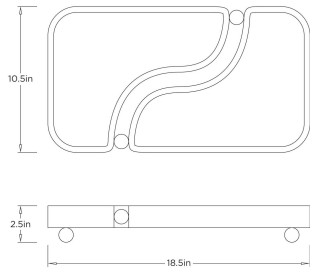

ARTERIOS

LILY TRAY

AYC03 LILY TRAY

ARTERIOS

AYC03

Ivory

A glamorous accent for a vanity or coffee table, our split tray of ivory riverstone composite is the ideal pairing of functionality and scale. Puzzled together, each tray is finished with details of antique brass iron and stands on matching brass feet finished with white felt on the underside. Finish will vary.

APPEARANCE

Materials	Riverstone, Iron
Finishes	Ivory, Antique Brass
Finish Will Vary	Yes
Top Coat/Sealant	No

DIMENSIONS

Overall	W: 18.5 in x D: 10.5 in x H: 2.5 in
Foot Print	W: 17 in x D: 9 in

SHIPPING

Product Weight	10.8 lbs
Gross Weight 1	13.0 lbs
Shipping Box 1	W: 6.25 in x D: 14.13 in x H: 22.5 in