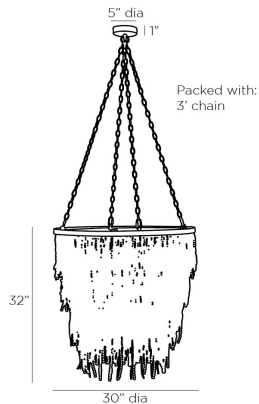

ARTERIOS

LIZZY CHANDELIER

85024
H: 54.5 IN, Dia: 30.00 IN
Black, Gray and White
Contract Suitable As Is

Showcasing unique design and materials, the Lizzy Chandelier is created with a layered concentric construction crafted from black, gray, and white wooden beads that are strung from an antique brass iron frame. The melange of neutral hues, along with the cascading formation of the beads, creates an ombré effect. A cluster of five lights illuminate the entire piece and highlights every detail and texture. Finish will vary. Addi-

APPEARANCE

Material	Iron, Wood
Finish	Antique Brass, Black, White and Gray
Finish Will Vary	true
Top Coat/Sealant	false

DIMENSIONS

Chandelier	H: 32 IN, Dia: 30.00 IN
Minimum Hanging Height	54.5 IN
Maximum Hanging Height	90.5 IN
Canopy	H: 1 IN, Dia: 5.00 IN

WIRING

Rating	Indoor Only
Cord	8 FT, Clear/Silver, SVT
Socket	5, Type B - E12
Maximum Watt	40
Voltage	110-120 V

CERTIFICATIONS

Certifications	Mexico Australia, EU, United Kingdom, Middle East, United States, Canada
----------------	---

COMPLIANCY

UL/ETL	Yes
CB	Yes
RoHS	true

SHIPPING

Product Weight	39 LBS
Gross Weight 1	55 LBS
Shipping Box 1	H: 26 IN, L: 32 IN, W: 32 IN

REPLACEMENT PARTS

Replacement Part 1	CHN-249
Replacement Part 1 Dim	3'
Replacement Part 2	CANOPY-532
Replacement Part 2 Dim	1" x 5"