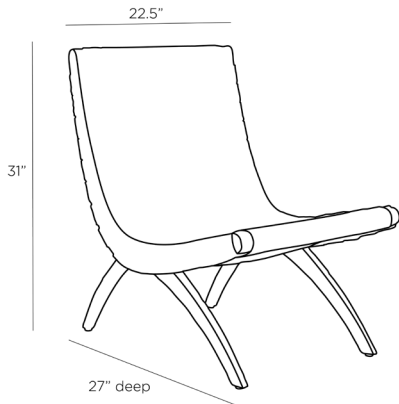

## LLOYD CHAIR

2048

H: 31 IN, W: 22.5 IN, D: 27 IN

Black Leather

Contract Suitable As Is

Inspired by the Bauhaus movement, the Lloyd Chair is a contrast in rich material and modern design, serving clean lines and a graceful form. The sling-shaped frame is wrapped in rich woven black leather strapping for the seat and back, on a curved walnut frame and wooden legs. Finish will vary.