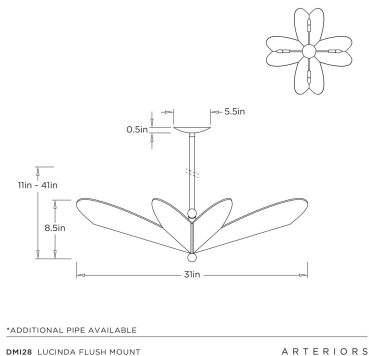

# ARTERIOS

## LUCINDA FLUSH MOUNT

DMI28  
Antique Brass

This textural antique brass flush mount casts light upward through its hand-hammered shades, reminiscent of delicate petals, creating a warm glow across the ceiling of an entryway, hallway, or small dining room. Suspended from an antique brass-plated iron pipe and canopy. Certified for damp locations and intended for interior use. Finish will vary.

### DIMENSIONS

Overall	Dia: 31.0 in x H: 11 in
Body	Dia: 31.0 in x H: 8.5 in
Canopy	H: 0.5 in x Dia: 5.5 in
Maximum Hanging Height as Sold	41 in
Minimum Hanging Height as Sold	11 in

### WIRING

Wire Rating	Damp
Cord	10 FT, Black, SVT
Socket	4, Type B - E12
Maximum Wattage	40.0
Voltage	110-120 V