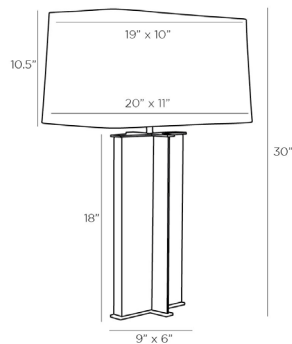

ARTERIOS

LYON LAMP

49089-158
H: 30 IN, W: 20 IN, D: 11 IN
Bronze, White Alabaster
Contract Suitable As Is

Both modern and classic, the Lyon Lamp combines the beauty of natural materials with strong architectural elements. The white alabaster slab is structured by a bronze steel i-beam inspired framework. Topped with a rectangular white linen shade with white cotton lining and a bronze cylinder finial. Complete with a black cloth cord. Finish will vary.

APPEARANCE

Material	Alabaster, Cotton, Linen, Steel
Finish	Bronze, White
Finish Will Vary	true
Top Coat/Sealant	true
Finial Description	Bronze Cylinder

DIMENSIONS

Shade	Top: 10 IN, Top: 19 IN, D: 11 IN, W: 20 IN, Side: 10.5 IN
Body	H: 18 IN, W: 9 IN, D: 6 IN
Neck	H: 2 IN, Dia: 0.50 IN
Foot Print	W: 9 IN, D: 6 IN
Harp	9 IN

WIRING

Rating	Indoor Only
Tilt Test	10 Degrees - AU
Cord	10 FT, Black Cloth, SPT-2
Socket	1, Brass, Type A - E26
Switch	3-Way Rotary, At Socket
Maximum Watt	150
Voltage	110-120 V

CERTIFICATIONS

Cerifications	Mexico Australia, EU, United Kingdom, Middle East, United States, Canada
---------------	---

COMPLIANCY

UL/ETL	Yes
CB	Yes
RoHS	true

SHIPPING

Product Weight	24.5 LBS
Gross Weight 1	24.25 LBS
Gross Weight 2	3.3 LBS
Shipping Box 1	H: 26.5 IN, L: 9.5 IN, W: 12.5 IN
Shipping Box 2	H: 12.5 IN, L: 22 IN, W: 13 IN