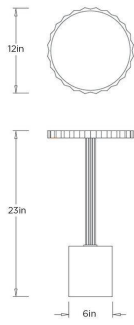

ARTERIOS

MABEL ACCENT TABLE

FAI26 MABEL DRINK TABLE

ARTERIOS

FAI26

H: 23 IN, Dia: 12.00 IN

Brown Emperador

APPEARANCE

Finish Will Vary Yes
Top Coat/Sealant Yes

DIMENSIONS

Foot Print Dia: 6.00 IN
Table Top H: 1 IN, Dia: 12.00 IN
Diagonal Dimension 25 IN
Clearance 22 IN

SHIPPING

Product Weight 34.5 lbs
Gross Weight 1 42.5 lbs
Shipping Box 1 H: 30.31 IN, L: 18.9 IN, W: 19.3 IN