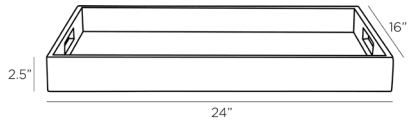

## MACEY TRAY

5680

H: 2.5 IN, W: 24 IN, D: 16 IN

Ivory

Contract Suitable As Is

Rich, organic textures and soft, neutral hues make this tray a unique find. The bottom of the tray is lined with gorgeous natural banana bark, trimmed in ivory-finished wood. The sides feature narrow cut-out handles for service. Natural variances will occur with each tray. Finish will vary.

### SHIPPING

Product Weight	5 LBS
Gross Weight 1	7.05 LBS
Shipping Box 1	H: 26.38 IN, L: 19.29 IN, W: 4.33 IN