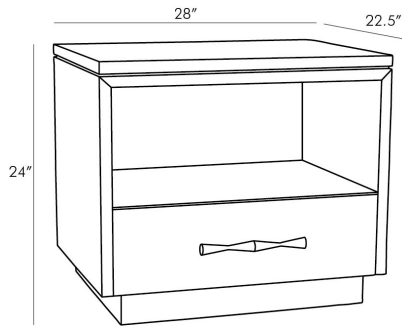

ARTERIOS

MALLORY SIDE TABLE

5021

H: 24 IN, W: 28 IN, D: 22.5 IN

Ebony

Contract Suitable As Is

Though side tables were originally made strictly for function, this modern maven delivers looks along with utility. Crafted entirely from solid oak, its seamless design is due to an ebony black veneer that's unique and rich with natural textures. Its function comes through in thoughtful details, like a wide tabletop, roomy nook and bottom drawer that opens and closes smoothly on soft-close slides. Features a signature aged brass

APPEARANCE

Material	Brass, Oak
Finish	Antique Brass
Top Coat/Sealant	false

DIMENSIONS

	1.00 IN
Drawer Interior	H: 5 IN, W: 24 IN, D: 17 IN
Shelf	H: 11 IN, W: 26 IN, D: 19.5 IN

SHIPPING

Shipping Requirements	TruckShip
Product Weight	97 LBS
Gross Weight 1	108 LBS
Shipping Box 1	H: 29 IN, L: 31 IN, W: 25 IN