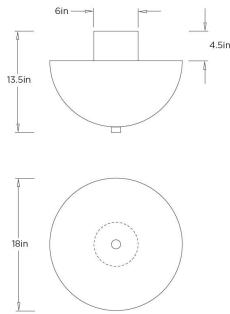

ARTERIOS

MALTA FLUSH MOUNT

DFC18 MALTA FLUSH MOUNT

ARTERIOS