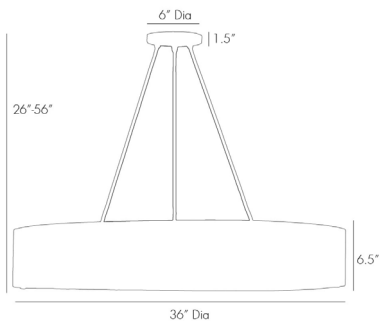

ARTERIOS

MARSHA LARGE CHANDELIER

89023

H: 26 IN, Dia: 36.00 IN

Black Microfiber, Frosted Acrylic

Contract Suitable As Is

Clean, sophisticated and practical, this six-light chandelier has a sleek, narrow silhouette perfect for hanging over an island in the kitchen or over a table that wants to be the center of attention. Constructed in steel with matte black microfiber and antique brass-finished accents. Acrylic diffusers at the top and bottom filter the light. Black cloth cord.

APPEARANCE

Material	Brass, Microfiber, Steel
Material Type	Stainless
Finish	Antique Brass, Black, Matte Black
Top Coat/Sealant	true

DIMENSIONS

Chandelier	H: 6.5 IN, Dia: 36.00 IN
Minimum Hanging Height	26 IN
Maximum Hanging Height	68 IN
Canopy	H: 1.5 IN, Dia: 6.00 IN

COMPLIANCY

UL/ETL	Yes
CB	Yes
RoHS	true

SHIPPING

Product Weight	21 LBS
Gross Weight 1	31 LBS
Shipping Box 1	H: 9 IN, L: 39 IN, W: 39 IN

ADDITIONAL INFO

Features	Assembly Required
----------	-------------------

REPLACEMENT PARTS

Replacement Part 1	CANOPY-233
Replacement Part 1 Dim	1" x 6" Dia

CONTRACT

Contract Suitable	true
-------------------	------