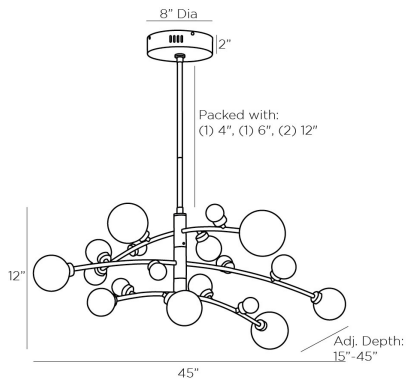

ARTERIO RS

MASER CHANDELIER

89481

H: 17 IN, W: 45 IN

Antique Brass, Opal Swirl Glass

Contract Suitable As Is

Inspired by planetary movements, the Maser casts a provocatively cosmic appeal to a space. The spatial setup of this contemporary chandelier features an arched foundation of antique brass iron adorned with opal glass swirl globes. Each globe is an integrated LED for ample light. Additional pipe available (PIPE-491). Damp-rated, although limited covered outdoor areas may affect finish.

APPEARANCE

Material	Glass, Iron
Finish	Antique Brass, Opal Swirl
Top Coat/Sealant	true

DIMENSIONS

Chandelier	H: 12 IN, W: 45 IN, D: 15-45 IN
Minimum Hanging Height	17 IN
Maximum Hanging Height	47 IN
Canopy	H: 2 IN, Dia: 8.00 IN

WIRING

Rating	Damp
Cert Note	Cannot be rewired for INTL use.
LED Lumens	1670
LED CRI	90+
LED Color Temp	3000K
LED Compatible Dimmer	0-10 V Dimmer
Cord	7 FT, Clear/Silver, SVT
Socket	18, Integrated LED
Maximum Watt	18
Voltage	110-120 V
LED Lifespan	20,000

COMPLIANCY

RoHS	true
------	------

SHIPPING

Product Weight	18.5 LBS
Gross Weight 1	23.6 LBS
Shipping Box 1	H: 11.4 IN, L: 38.6 IN, W: 17.3 IN

REPLACEMENT PARTS

Replacement Part 1	PIPE-491
Replacement Part 1 Dim	(1) 4", (1) 6", (1) 12"