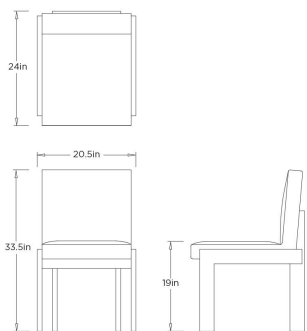

ARTERIOS

MATILDA DINING CHAIR

FRI32 MATILDA DINING CHAIR

ARTERIOS

FRI32

Midnight Grey Performance Velvet

This architecturally inspired dining chair features a richly chiseled frame of mango wood in an ebony finish that cradles a plush seat and backrest of midnight grey performance velvet. Designed to captivate from any angle, this piece showcases a striking geometric frame that draws the eye. Wood will vary.

APPEARANCE

Materials	Velvet, Wood
Finishes	Midnight Grey, Ebony
Finish Will Vary	Yes
Top Coat/Sealant	No

DIMENSIONS

Overall	W: 20.5 in x D: 24 in x H: 33.5 in
Foot Print	W: 20.5 in x D: 24 in
Leg	W: 1.5 in x D: 3 in x H: 17.5 in
Seat Back	W: 18.5 in x D: 3.5 in x H: 14.5 in
Seat	W: 18.5 in x D: 18.5 in x H: 20 in
Diagonal Dimensions	W: 41.5 in

SHIPPING

Product Weight	21.5 lbs
Gross Weight 1	28.66 lbs
Shipping Box 1	W: 23.23 in x D: 28.0 in x H: 36.22 in

ADDITIONAL INFO

Reupholstery Requirements	2 Yards 17 Square Feet
---------------------------	--------------------------