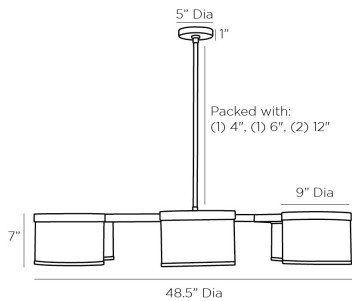

ARTERIOS

MAX CHANDELIER

89477

H: 14 IN, Dia: 48.50 IN

Chattered Antique Brass, White Linen

Contract Suitable As Is

The Max Chandelier echoes Bauhaus-Constructivist style in modern form. Three arms spider out of the antique brass steel frame to each showcase two white linen shades. A chattered texture has been applied to the armature and the matching steel trim, which adds to its luster. Each shade features a fabric diffuser to create a warm glow and elevate the aesthetic. Additional pipe available (PIPE-508). Damp-rated, al-

APPEARANCE

Material	Linen, Steel
Material Type	Chattered
Finish	Antique Brass, White
Top Coat/Sealant	true

DIMENSIONS

Chandelier	7 IN
Minimum Hanging Height	H: 7 IN, Dia: 48.50 IN
Maximum Hanging Height	44 IN
Canopy	H: 1 IN, Dia: 5.00 IN

WIRING

Rating	Damp
Cord	10 FT, Black/White, SVT
Socket	6, Type B - E12
Photographed Bulb	2" Frosted Globe Bulb
Maximum Watt	60
Voltage	110-120 V

COMPLIANCY

RoHS	true
------	------

SHIPPING

Shipping Requirements	TruckShip
Product Weight	17 LBS
Gross Weight 1	25 LBS
Shipping Box 1	H: 9 IN, L: 51 IN, W: 51 IN

REPLACEMENT PARTS

Replacement Part 1	PIPE-508
Replacement Part 1 Dim	(1) 4", (1) 6", (1) 12"
Replacement Part 2	CANOPY-600
Replacement Part 2 Dim	1" x 5" Dia

CONTRACT

Contract Suitable	true
-------------------	------