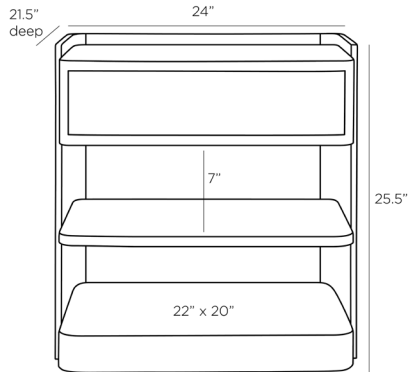

## MEDICI SIDE TABLE

5720

H: 25.5 IN, W: 24 IN, D: 21.5 IN

Chateau Gray

Contract Suitable As Is

Rich materials come together in this moderne aesthetic of the Morgan. Crafted from ofram veneer in a chateau gray finish supported by a charcoal lacquer cuff-style wrap. A press-to-open top drawer and two shelves for storage. Finish will vary.

### DIMENSIONS

Foot Print	1 IN
Drawer Interior	W: 24 IN, D: 21.5 IN
Shelf Clearance	H: 3 IN, W: 19 IN, D: 15 IN
	7 IN