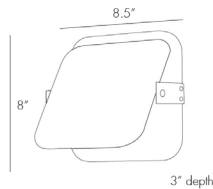

## MERCURY SCONCE

WINDSOR SMITH

DS49002

H: 8 IN, W: 8.5 IN

Antique Brass

Contract Suitable As Is

This extremely practical wall sconce pivots to allow the customization of the light source: top, bottom, or side depending on what you want to highlight. Finished in antique brass, this light is at its essence classically simple and completely modern.

### DIMENSIONS

|                          |                    |
|--------------------------|--------------------|
| Center Of Mount From Btm | 4 IN               |
| Mount                    | H: 8 IN, W: 8.5 IN |

### SHIPPING

|                |                             |
|----------------|-----------------------------|
| Product Weight | 4 LBS                       |
| Gross Weight 1 | 7 LBS                       |
| Shipping Box 1 | H: 7 IN, L: 11 IN, W: 11 IN |