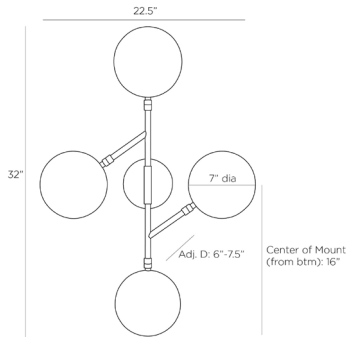

ARTERIOS

MERIDIAN SCONCE

DWC16
H: 32 IN, W: 22.5 IN
Clear Seedy
Contract Suitable As Is

The Meridian sconce finds modern design inspiration in mobile sculptures. The linear sconce is crafted from antique brass iron and features discs of clear seedy slump glass at varying heights, each encased with an integrated LED ring. The discs pivot, altering the shape and direction of light flow when desired. Finish will vary. Damp-rated, although limited covered outdoor conditions may affect finish.

APPEARANCE

Material	Glass, Iron
Material Type	Slump
Finish	Antique Brass
Finish Will Vary	true
Top Coat/Sealant	false

DIMENSIONS

	2
Center Of Mount From Btm	16 IN
Backplate	Dia: 6.00 IN, D: 1 IN
Mount	Dia: 5.50 IN

CERTIFICATIONS

Certifications	Mexico Australia, European Union, United Arab Emirates, United States, Canada
----------------	--

COMPLIANCY

UL/ETL	Yes
CB	Yes
RoHS	true

SHIPPING

Product Weight	12 LBS
Gross Weight 1	15.4 LBS
Shipping Box 1	H: 30.7 IN, L: 23.6 IN, W: 7.5 IN

REPLACEMENT PARTS

Replacement Part 1	DWC16GLS
Replacement Part 2	DWC16SCREW

CONTRACT

Contract Suitable	true
-------------------	------