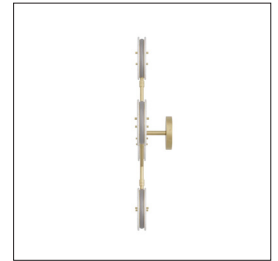

ARTERIOS

MERIDIAN SCONCE

DWC16
H: 32 IN, W: 22.5 IN
Clear Seedy
Contract Suitable As Is

The Meridian sconce finds modern design inspiration in mobile sculptures. The linear sconce is crafted from antique brass iron and features discs of clear seedy slump glass at varying heights, each encased with an integrated LED ring. The discs pivot, altering the shape and direction of light flow when desired. Finish will vary. Damp-rated, although limited covered outdoor conditions may affect finish.

APPEARANCE

Material	Glass, Iron
Material Type	Slump
Finish	Antique Brass
Finish Will Vary	true
Top Coat/Sealant	false

DIMENSIONS

	2
Center Of Mount From Btm	16 IN
Backplate	Dia: 6.00 IN, D: 1 IN
Mount	Dia: 5.50 IN