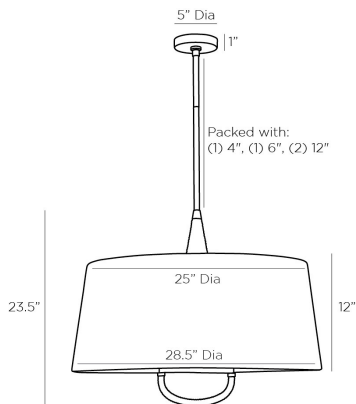

ARTERIOS

MIDDLEBURY PENDANT

49789

H: 28.5 IN, Dia: 28.50 IN

Natural Cotton String

Contract Suitable As Is

The Middlebury pairs feminine form and masculine materials to create the distinct design of this pendant. The unique, rustic style of the shade is crafted from natural cotton string with a white linen lining and a matching diffuser, concealing six lights but exposing a brown leather-wrapped decorative handle — balancing differing tones and textures. Suspended from an antique brass steel pipe and complete with

APPEARANCE

Material	Antique Brass
Finish	Cotton String, Leather, Linen, Steel
Finish Will Vary	Antique Brass, Brown, Natural, White
Top Coat/Sealant	true

DIMENSIONS

Pendant	H: 23.5 IN, Dia: 28.50 IN
Minimum Hanging Height	28.5 IN
Maximum Hanging Height	58.5 IN
Canopy	H: 1 IN, Dia: 5.00 IN

WIRING

Rating	Damp
Cord	10 FT, Black/White, SVT
Socket	6, Type B - E12
Photographed Bulb	Small Clear Tubular Bulb
Maximum Watt	60
Voltage	110-120 V

COMPLIANCY

RoHS	true
------	------

SHIPPING

Product Weight	13.5 LBS
Gross Weight 1	15 LBS
Shipping Box 1	H: 15.5 IN, L: 38.5 IN, W: 30.5 IN

REPLACEMENT PARTS

Replacement Part 1	PIPE-422
Replacement Part 1 Dim	(1) 4", (1) 6", (1) 12"
Replacement Part 2	CANOPY-596
Replacement Part 2 Dim	1" x 5" Dia

CONTRACT

Contract Suitable	true
-------------------	------