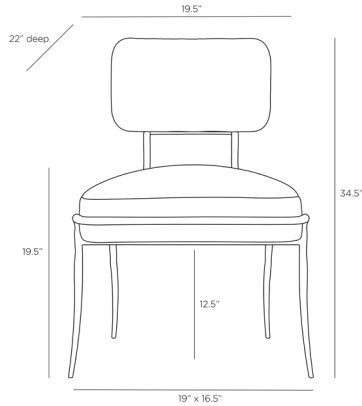

ARTERIORS

MOSQUITO CHAIR

BARRY DIXON

GDFRI01

H: 34.5 IN, W: 19.5 IN, D: 22 IN

Natural Linen

Contract Recommendations: Adding a lacquer coating provides additional protection.

Sleek, stylish and effortlessly elegant, this classic natural linen chair with blackened iron legs works with any aesthetic. Use en masse around a traditional dining table, or pull a pair up to a banquette seating area. Use as a hall or desk chair, flank a console or fireplace with a pair. Works well in formal or informal rooms.

APPEARANCE

Material	Iron, Linen
Finish	Blackened
Finish Will Vary	true
Top Coat/Sealant	false
Textile Contract Suitability	Not Contract Suitable

DIMENSIONS

Foot Print	W: 19 IN, D: 16.5 IN
Leg	H: 16 IN, Dia: 0.50
Seat Back	H: 16 IN
Seat	W: 19 IN, D: 18 IN
Seat Height	19.5 IN
Seat	W: 19 IN, D: 18 IN