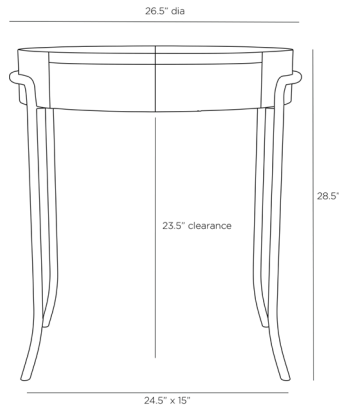

ARTERIOS

MOSQUITO END TABLE

BARRY DIXON

GDFEI01

H: 28.5 IN, Dia: 26.50 IN

Ivory

Contract Recommendations: Adding a lacquer coating provides additional pro-

The ivory vellum surface lends luxe texture to any room in the house. The blackened iron legs add contrast to the top. Perfect on either side of a sofa or bed. Finish will vary.

APPEARANCE

| | |
|------------------|--------------|
| Material | Iron, Vellum |
| Finish | Blackened |
| Finish Will Vary | true |
| Top Coat/Sealant | false |

DIMENSIONS

| | |
|-----------------|---------------------------------|
| Foot Print | W: 24.5 IN, D: 15 IN |
| Drawer Exterior | H: 4, W: 17.5 |
| Drawer Interior | H: 1.5 IN, W: 15.5 IN, D: 16 IN |
| Leg | H: 26 IN, Dia: 1.00 |
| Table Top | H: 4.5 IN, Dia: 24.50 IN |

SHIPPING

| | |
|-----------------------|------------------------------|
| Shipping Requirements | TruckShip |
| Product Weight | 43 LBS |
| Gross Weight 1 | 69 LBS |
| Shipping Box 1 | H: 33 IN, L: 31 IN, W: 38 IN |