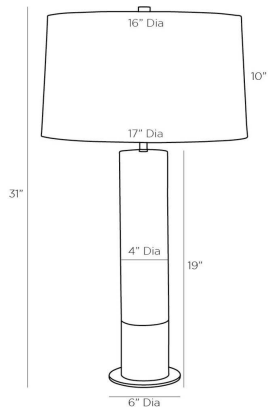

ARTERIOS

NASHIK LAMP

49771-550
H: 31 IN, Dia: 17.00 IN
White Alabaster, Bronze

Simplicity and elegance define the Nashik. The minimalist column shape is crafted from white alabaster and features a bronze steel cuff that blends seamlessly into the base. When illuminated, the brilliant organic, variegated textures are put on display. Topped with an off-white microfiber drum shade and a bronze cylinder finial. Finish will vary.

APPEARANCE

Material	Alabaster, Steel, Microfiber, Cotton
Finish	White, Bronze, Off-White
Finish Will Vary	Yes
Top Coat/Sealant	Yes
Finial Description	Bronze Cylinder

DIMENSIONS

Base	H: 0.25 IN, Dia: 6.00 IN
Body	H: 19 IN, Dia: 4.00 IN
Foot Print	Dia: 6.00 IN
Neck	H: 2.5 IN, Dia: 1.00 IN
Shade Bottom	Dia: 17.00 IN
Shade Side	H: 10 IN
Shade Top	Dia: 16.00 IN
Harp Size	9" Bronze IN

WIRING

Rating	Indoor Only
Tilt Test	10 Degrees - AU
Cord	8 FT, Back of Lamp Base, Black Cloth, SPT-2
Socket	1, Type A - E26
Switch	At Socket, 3-Way Rotary
Maximum Watt	150
Voltage	110-120 V

CERTIFICATIONS

Certifications	Mexico, United Arab Emirates, United Kingdom, United States, Canada, Australia
----------------	--

COMPLIANCY

UL/ETL	Yes
CB	Yes
RoHS	Yes

SHIPPING

Product Weight	23 lbs
Gross Weight 1	1 lbs
Gross Weight 2	5 lbs
Shipping Box 1	H: 28 IN, L: 9.25 IN, W: 9.25 IN
Shipping Box 2	H: 12 IN, L: 19 IN, W: 19 IN