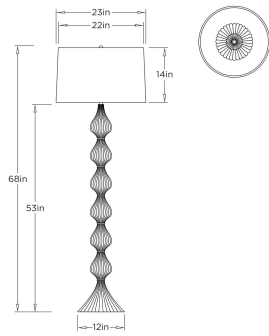

NICOLE FLOOR LAMP

PFC23-860 NICOLE FLOOR LAMP

ARTERIOS

PFC23-860
Ivory, Ricestone Composite

Metal cuffs meet glamour in a stacked ivory riverstone composite base, where organic patterns are punctuated by antique brass-plated steel spacers that echo the polished hardware. Topped with an off-white linen drum shade lined in cotton, this sculptural lamp is anchored by a matching fluted base. Finish will vary.

APPEARANCE

Materials	Ricestone, Steel, Linen, Cotton
Finishes	Ivory, Antique Brass, Off-White, Off-White
Finish Will Vary	Yes
Top Coat/Sealant	Yes

DIMENSIONS

Overall	Dia: 23.0 in x H: 68 in
Foot Print	Dia: 12.0 in
Body	Dia: 12.0 in x H: 53 in
Finial	H: 1 in x Dia: 1 in
Shade Top	W: 22 in
Shade Side	H: 14 in
Shade Bottom	W: 23 in
Neck	H: 2 in x Dia: 0.75 in

WIRING

Wire Rating	Indoor Only
Tilt Test Degrees	10 Degrees - AU
Cord	12 FT, Taupe Fabric, SPT-2
Socket	1, Type A - E26
Switch	At Socket, 3-Way Rotary
Maximum Wattage	150.0
Voltage	110-120 V

CERTIFICATIONS & COMPLIANCY