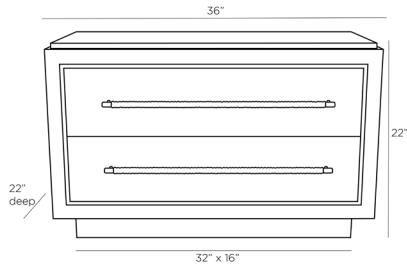

ARTERIOS

PUCKETT SIDE TABLE

6939

H: 22 IN, W: 36 IN, D: 22 IN

Ebony

Contract Suitable As Is

A stylish storage solution, the maximalist Puckett is crafted in ebony oak wood that wraps the two-drawer side table. The handsome, low-profile accent piece is detailed with antique brass inlays and dove leather-wrapped pulls, all resting on an ebony oak plinth. Finishes will vary.

APPEARANCE

Material	Brass, Leather, Wood
Material Type	Oak
Finish	Antique Brass, Dove, Ebony
Finish Will Vary	true
Top Coat/Sealant	true

DIMENSIONS

Foot Print	W: 32 IN, D: 16 IN
Drawer Interior	H: 5 IN, W: 30.5 IN, D: 14.5 IN

SHIPPING

Shipping Requirements	TruckShip
Product Weight	115 LBS
Gross Weight 1	188.75 LBS
Shipping Box 1	H: 42 IN, L: 24 IN, W: 30 IN

ADDITIONAL INFO

Leg Or Foot Application	None
-------------------------	------