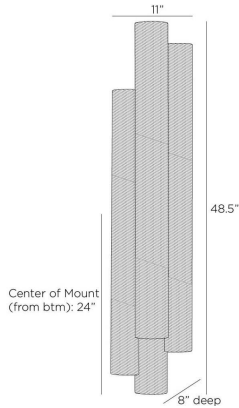

WORKSHOP

GADWC07  
H: 48.5 IN, W: 11 IN, D: 8 IN,  
Marine Grade Aged Graphite

The Punch Oversized Outdoor Sconce features a trio of perforated aged graphite steel cylinders to illuminate and elevate exterior spaces. Each of the cylinders contains bi-directional LED lights, to cast an upward and downward glow. DAMP-RATED, ALTHOUGH LIMITED COVERED OUTDOOR AREAS MAY AFFECT FINISH.

APPEARANCE

Material	Steel
Finish	Marine Grade Aged Graphite
Top Coat/Sealant	Yes

DIMENSIONS

Backplate	H: 13.25 IN, W: 6.5 IN, D: 0.5 IN
Center Of Mount From Btm Height	24 in
Aged Graphite Cylinders Diameter	4.50 in

WIRING

Rating	Outdoor
Cord	0.5 FT, Black/White, SVT
Socket	2, Type A - E26
Maximum Watt	8
Voltage	110-120 V

COMPLIANCY

RoHS	Yes
------	-----

SHIPPING

Product Weight	24.1 lbs
Gross Weight 1	24 lbs
Shipping Box 1	H: 13.78 IN, L: 11.02 IN, W: 51.5 IN