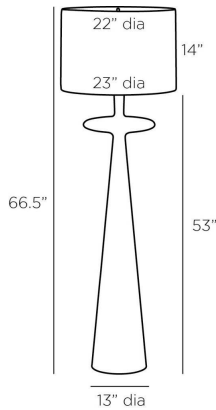

ARTERIOS

PUTNEY FLOOR LAMP

PFI04-SH031
H: 66.5 IN, Dia: 23.00 IN
Antique Brass, Cast Aluminum

Inspired by the Putney lamp, we created a large-scale version. From each direction, its silhouette reveals three stacked rounded forms—a cylinder, a disc, and an elongated tapered coin base. Showcasing angular composition and balance, it has a mid-century feel with an updated take on the style via its cast aluminum in an antique brass finish. Topped with an off-white linen shade with off-white cotton lining. Clear silver cord and three-way rotary switch. Finish will vary.

APPEARANCE

Material	Aluminum, Linen, Cotton
Finish	Antique Brass, Off-White
Finish Will Vary	Yes
Top Coat/Sealant	Yes
Finial Description	Matching Antique Brass Cylinder

DIMENSIONS

Body	H: 53 IN, Dia: 13.00 IN
Foot Print	Dia: 9.50 IN
Shade Bottom	Dia: 23.00 IN
Shade Side	H: 14 IN
Shade Top	Dia: 22.00 IN
Harp Size	11.5 Antique Brass IN

WIRING

Rating	Indoor Only
Tilt Test	8 Degrees - UL
Cord	12 FT, Back of Lamp Base, Clear/Silver,
Socket	1, Type A - E26
Switch	At Socket, 3-Way Rotary
Maximum Watt	150
Voltage	110-120 V

CERTIFICATIONS

Certifications	Mexico, United States, Canada, Australia
----------------	---

COMPLIANCY

UL/ETL	Yes
RoHS	No

SHIPPING

Shipping Requirements	Prop65
Product Weight	26.3 lbs
Gross Weight 1	33 lbs
Shipping Box 1	H: 56 IN, L: 14 IN, W: 14 IN
Shipping Box 2	H: 29.5 IN, L: 24.4 IN, W: 24.4 IN